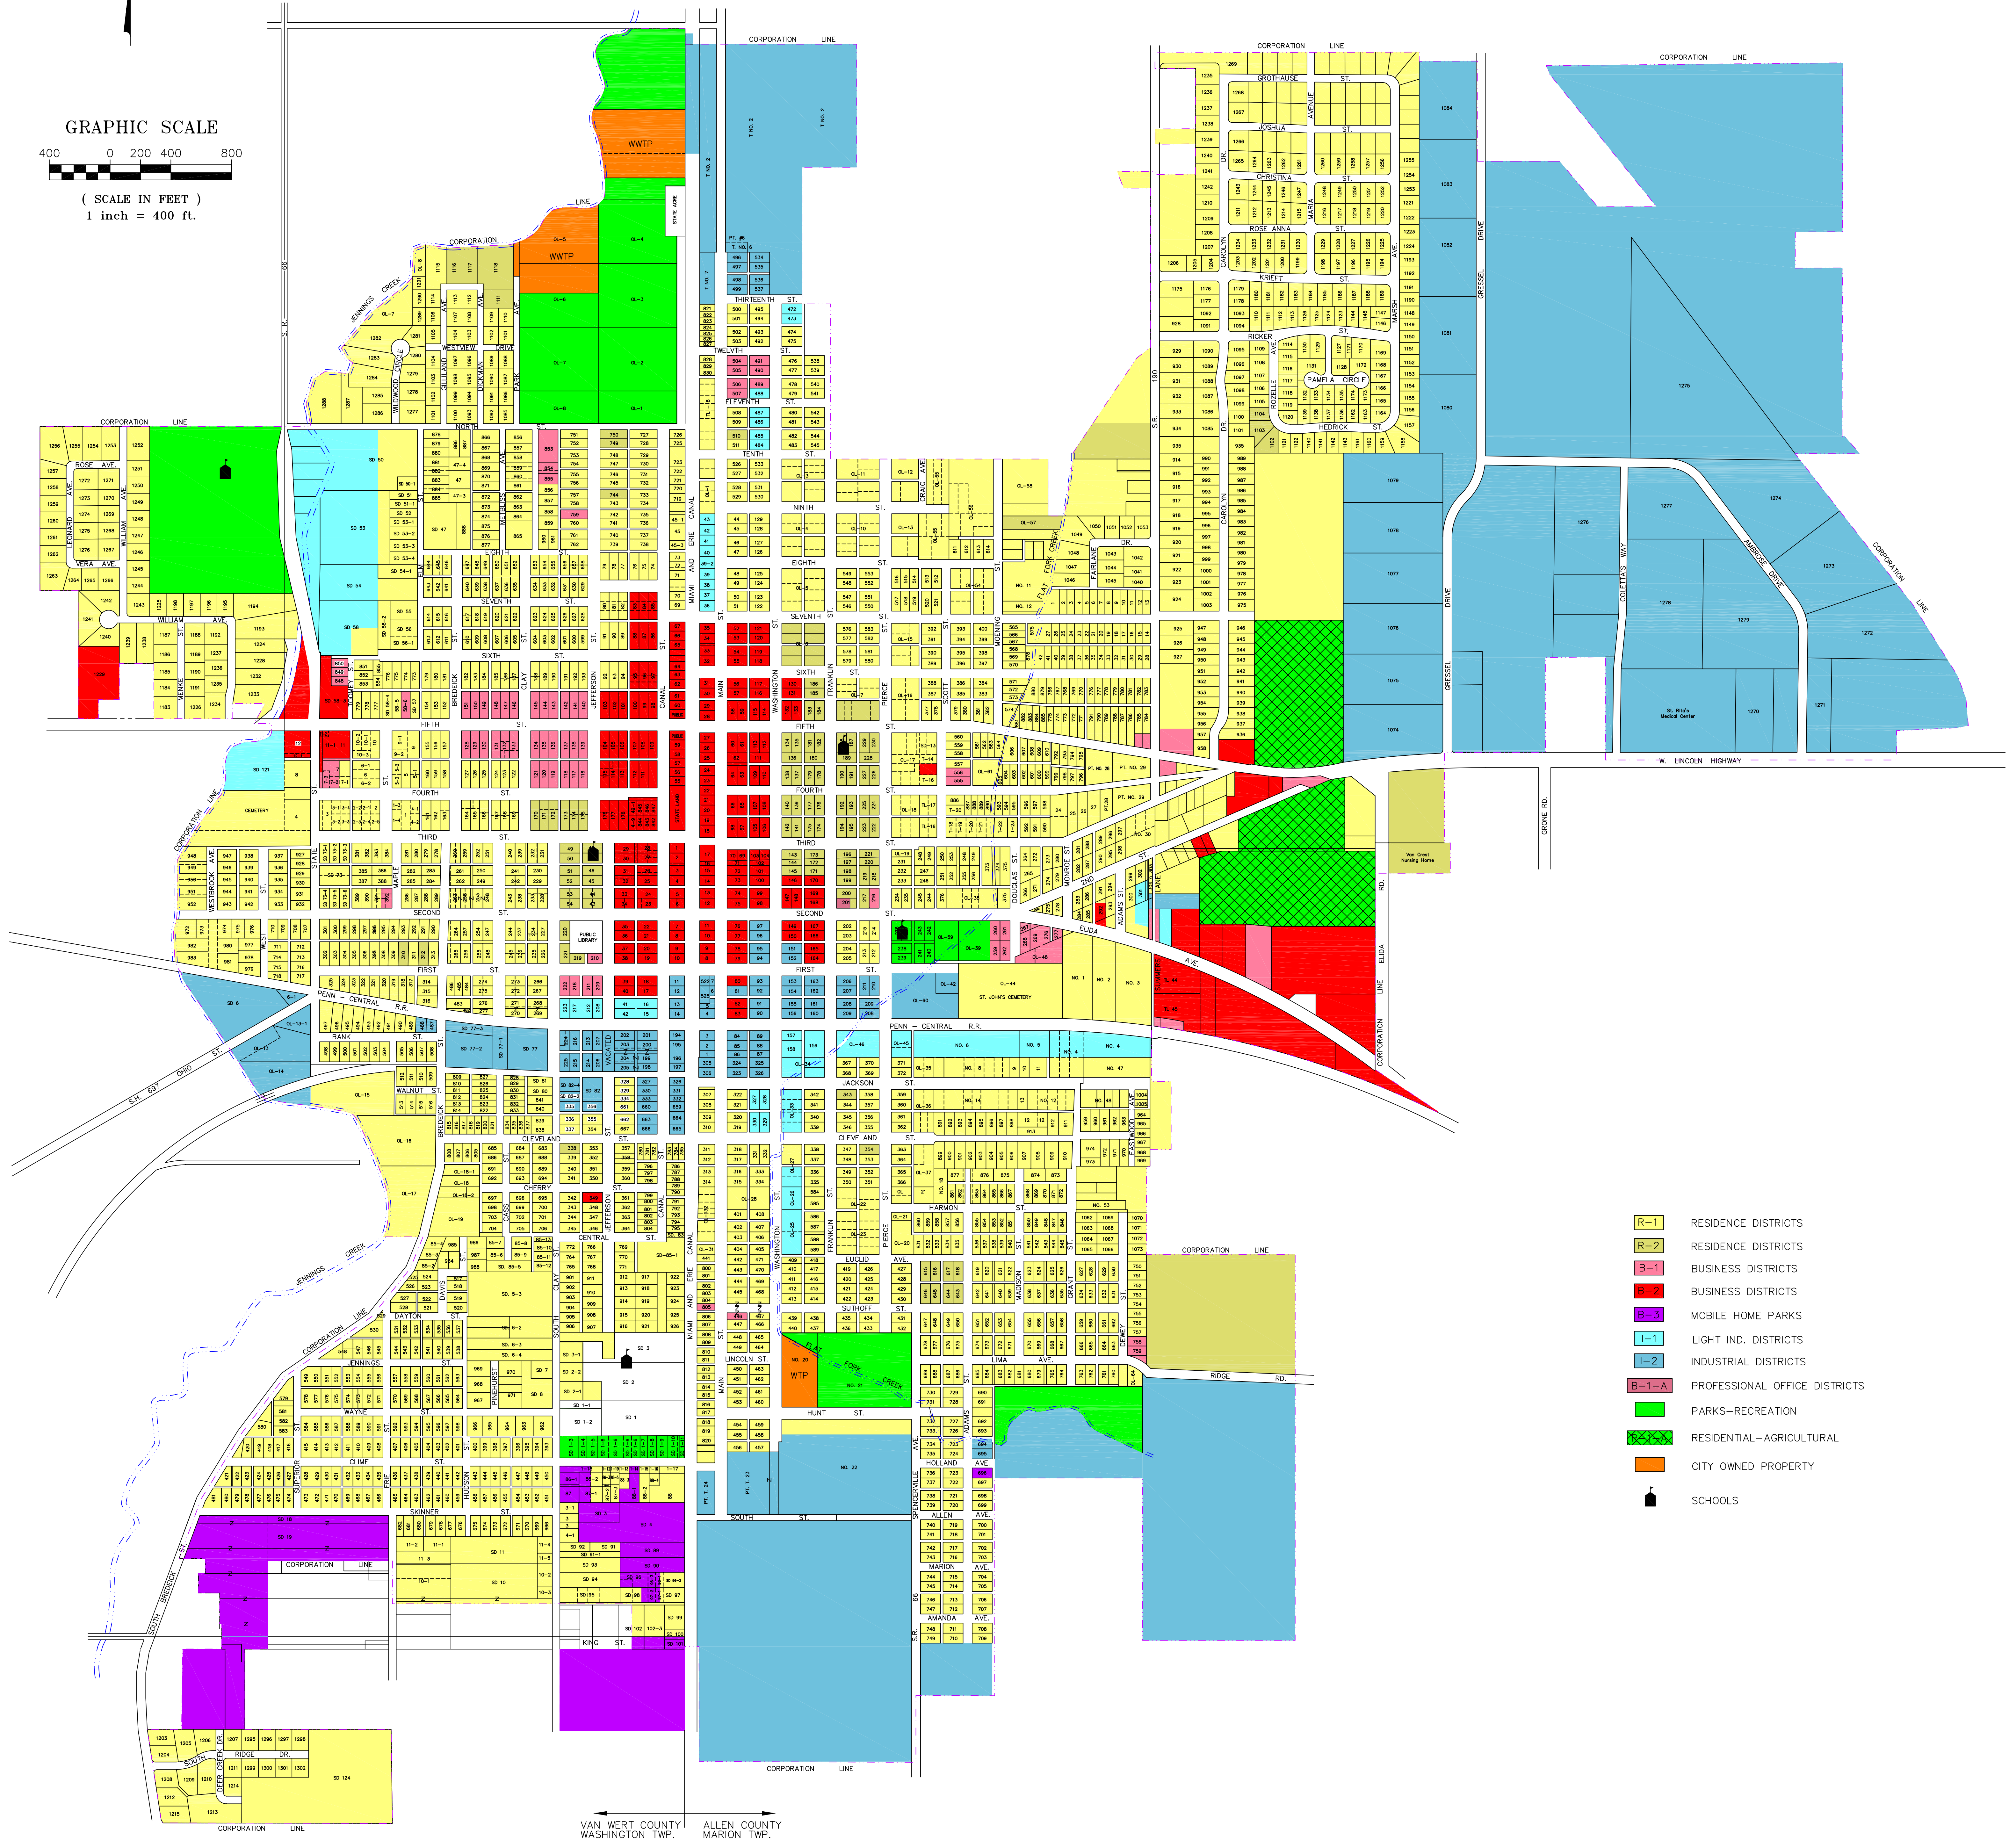

DELPHOS ZONING MAP

GRAPHIC SCALE
 400 0 200 400 800
 (SCALE IN FEET)
 1 inch = 400 ft.

- R-1 RESIDENCE DISTRICTS
- R-2 RESIDENCE DISTRICTS
- B-1 BUSINESS DISTRICTS
- B-2 BUSINESS DISTRICTS
- B-3 MOBILE HOME PARKS
- I-1 LIGHT IND. DISTRICTS
- I-2 INDUSTRIAL DISTRICTS
- B-1-A PROFESSIONAL OFFICE DISTRICTS
- PARKS-RECREATION
- RESIDENTIAL-AGRICULTURAL
- CITY OWNED PROPERTY
- SCHOOLS

VAN WERT COUNTY WASHINGTON TWP. ALLEN COUNTY MARION TWP.

REVISIONS	
DATE	BY
6/21/94	BDH
1/3/95	BDH
2/22/95	BDH
7/19/95	MEK
2/06/96	MEK
3/22/96	MEK
3/01/99	MSB
1/25/05	MSB